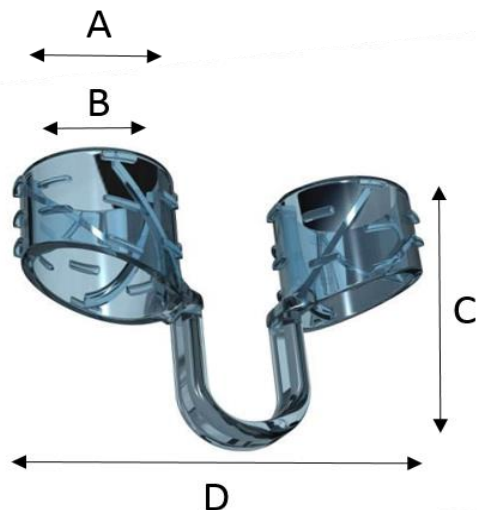

TABLA DE TALLAJE **DILATADOR NASAL** BEST BREATHE SIZES AND MEASURES OF **NASAL DILATOR** BEST BREATHE

	A	B	C	D
	DIÁMETRO EXTERNO	DIÁMETRO INTERNO	ALTURA	ANCHO
TALLA / SIZE	EXTERNAL DIAMETER	INSIDE DIAMETER	HEIGHT	WIDTH
XS	10mm	6mm	15mm	26mm
S	11mm	7mm	17mm	27mm
M	13mm	8mm	21mm	33mm
L	13,5mm	9mm	22mm	35mm
XL	14mm	10mm	23mm	37mm
XXL	15mm	11mm	26mm	43mm

TABLA DE TALLAJE **FILTRO NASAL** BEST BREATHE SIZES AND MEASURES OF **NASAL FILTER** BEST BREATHE

	A	B	C	D
	DIÁMETRO EXTERNO	DIÁMETRO INTERNO	ALTURA	ANCHO
TALLA / SIZE	EXTERNAL DIAMETER	INSIDE DIAMETER	HEIGHT	WIDTH
XS	10mm	6mm	15mm	26mm
S	11mm	7mm	17mm	27mm
M	13mm	8mm	21mm	33mm
XL	14mm	10mm	23mm	37mm
XXL	15mm	11mm	26mm	43mm