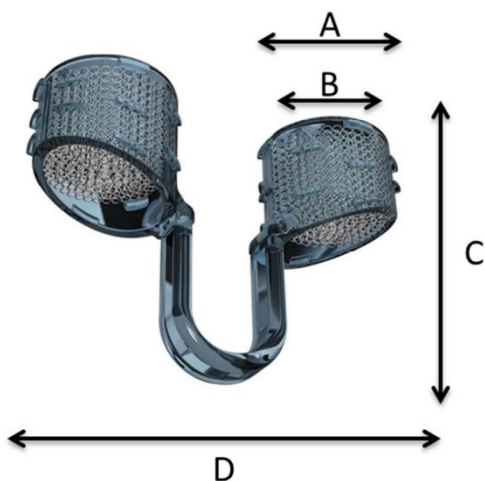

TABLA DE TALLAJE **DILATADOR NASAL** BEST BREATHE SIZES AND MEASURES OF **NASAL DILATOR** BEST BREATHE

	A	B	C	D
	DIÁMETRO EXTERNO	DIÁMETRO INTERNO	ALTURA	ANCHO
TALLA / SIZE	EXTERNAL DIAMETER	INSIDE DIAMETER	HEIGHT	WIDTH
XS	10mm	6mm	15mm	26mm
S	11mm	7mm	17mm	27mm
M	13mm	8mm	21mm	33mm
L	13,5mm	9mm	22mm	35mm
XL	14mm	10mm	23mm	37mm
XXL	15mm	11mm	26mm	43mm

TABLA DE TALLAJE **FILTRO NASAL** BEST BREATHE SIZES AND MEASURES OF **NASAL FILTER** BEST BREATHE

	A	B	C	D
	DIÁMETRO EXTERNO	DIÁMETRO INTERNO	ALTURA	ANCHO
TALLA / SIZE	EXTERNAL DIAMETER	INSIDE DIAMETER	HEIGHT	WIDTH
XS	10mm	6mm	15mm	26mm
S	11mm	7mm	17mm	27mm
M	13mm	8mm	21mm	33mm
XL	14mm	10mm	23mm	37mm
XXL	15mm	11mm	26mm	43mm